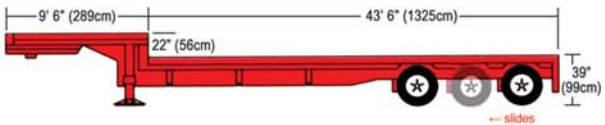

US: 877-556-9420
 EU: 320-255-7400
 Fax: 320-255-7419
 www.atsinc.com

TRAILER SPECIFICATIONS

These dimensions should be used as a guideline only. Actual dimensions may vary by manufacturer. Trailer sizes over 19 axle are available. Please call for these dimensions.

48' & 53' Flatbed

Expandable Flatbed 48' & 53'

53' Drop Deck with Sliding Rear Axle

Expandable Drop Deck 3 Axle

Double Drop Lowboy RGN 2 or 3 Axle

RGN Expandable Double Drop Deck 2 Axle

115' Expandable Flatbed

9 & 13 Axle High Tonnage Double Drop Expandable (Floor Deck)

9 & 13 Axle Schnable with Steerable Dolly

Expandable Blade Trailer

19 Axle High Tonnage with Variable Deck Length