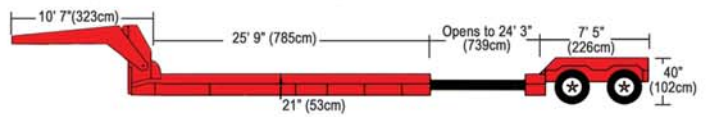

48' & 53' Flatbed

Expandable Flatbed 48' & 53'

53' Drop Deck with Sliding Rear Axle

Expandable Drop Deck 3 Axle

Double Drop Lowboy RGN 2 or 3 Axle

RGN Expandable Double Drop Deck 2 Axle

115' Expandable Flatbed

9 & 13 Axle High Tonnage Double Drop Expandable (Floor Deck)

9 & 13 Axle Schnable with Steerable Dolly

Expandable Blade Trailer

19 Axle High Tonnage with Variable Deck Length