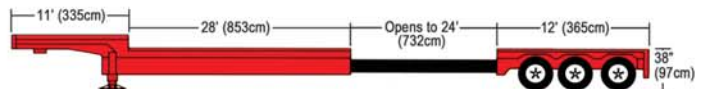

48' & 53' Flatbed

Expandable Flatbed 48' & 53'

53' Drop Deck with Sliding Rear Axle

Expandable Drop Deck 3 Axle

Double Drop Lowboy RGN 2 or 3 Axle

RGN Expandable Double Drop Deck 2 Axle

115' Expandable Flatbed

9 & 13 Axle High Tonnage Double Drop Expandable (Floor Deck)

9 & 13 Axle Schnable with Steerable Dolly

Expandable Blade Trailer

19 Axle High Tonnage with Variable Deck Length