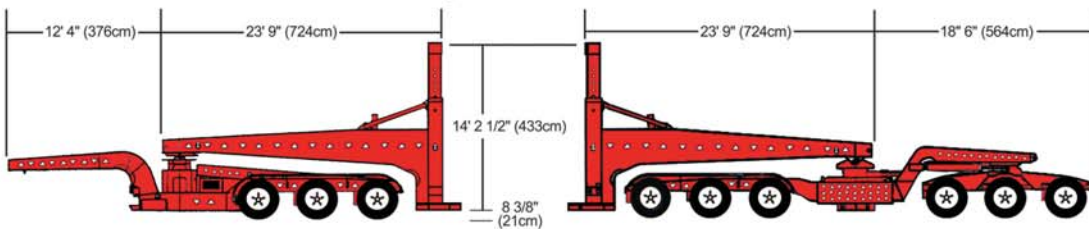

48' & 53' Flatbed

Expandable Flatbed 48' & 53'

53' Drop Deck with Sliding Rear Axle

Expandable Drop Deck 3 Axle

Double Drop Lowboy RGN 2 or 3 Axle

RGN Expandable Double Drop Deck 2 Axle

115' Expandable Flatbed

9 & 13 Axle High Tonnage Double Drop Expandable (Floor Deck)

9 & 13 Axle Schnable with Steerable Dolly

Expandable Blade Trailer

19 Axle High Tonnage with Variable Deck Length