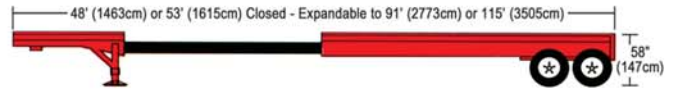

US: 877-556-9420
 EU: 320-255-7400
 Fax: 320-255-7419
 www.atsinc.com

TRAILER SPECIFICATIONS

These dimensions should be used as a guideline only. Actual dimensions may vary by manufacturer. Trailer sizes over 19 axle are available. Please call for these dimensions.

48' & 53' Flatbed

Expandable Flatbed 48' & 53'

53' Drop Deck with Sliding Rear Axle

Expandable Drop Deck 3 Axle

Double Drop Lowboy RGN 2 or 3 Axle

RGN Expandable Double Drop Deck 2 Axle

115' Expandable Flatbed

9 & 13 Axle High Tonnage Double Drop Expandable (Floor Deck)

9 & 13 Axle Schnable with Steerable Dolly

Expandable Blade Trailer

19 Axle High Tonnage with Variable Deck Length