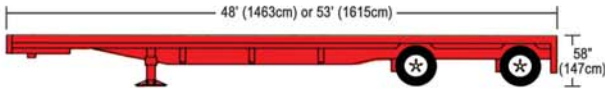

US: 877-556-9420
 EU: 320-255-7400
 Fax: 320-255-7419
 www.atsinc.com

TRAILER SPECIFICATIONS

These dimensions should be used as a guideline only. Actual dimensions may vary by manufacturer. Trailer sizes over 19 axle are available. Please call for these dimensions.

48' & 53' Flatbed

Expandable Flatbed 48' & 53'

53' Drop Deck with Sliding Rear Axle

Expandable Drop Deck 3 Axle

Double Drop Lowboy RGN 2 or 3 Axle

RGN Expandable Double Drop Deck 2 Axle

115' Expandable Flatbed