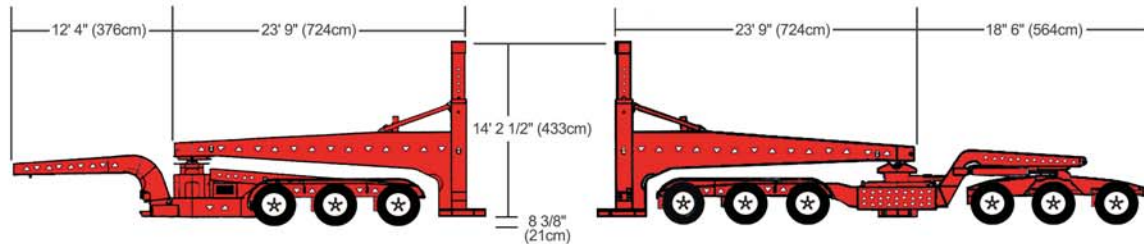

6 & 9 Axle Schnable with Steerable Dolly