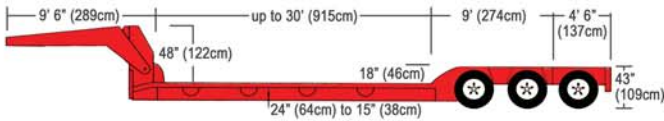

Double Drop Lowboy RGN 2 or 3 Axle