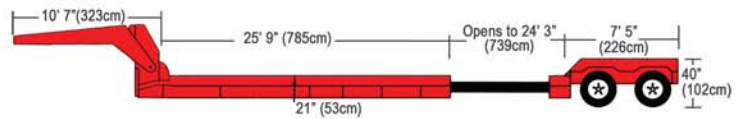

RGN Expandable Double Drop Deck 2 Axle