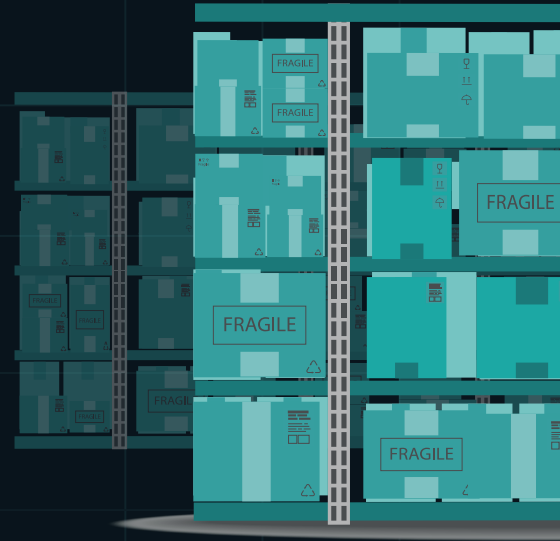

At Your Service:

Customers unable to receive inventories?

Shipments en route but receivers now closed?

Is your warehouse space full?

Drop-trailer Service

- Enclosed Van
- Flatbed

Freight Recovery

Secure storage locations throughout North America

Short-term storage solutions

- Even as little as 1 day
- Long-term leases also available

Custom site selection

- Based on your needs

1 to 1,000 pallets

GET A QUOTE